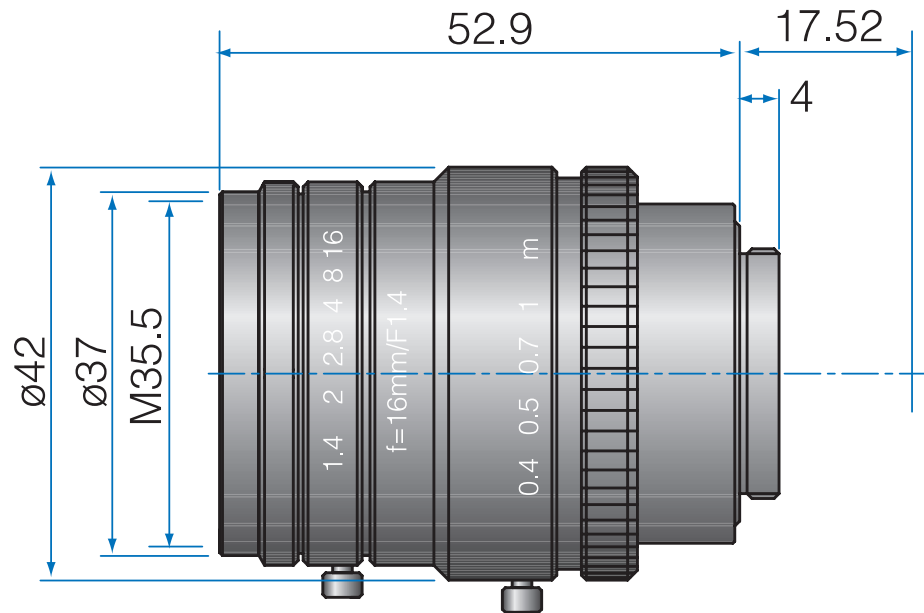

1.5 MP 1" Fixed-Focal

# GMHR41614MCN

Part No.	GMHR41614MCN
Focal Length	16mm
Iris Range	f/1.4-16
Lens Format	1"
Resolution	120 lp/mm
MOD	300mm
Mount	C
Filter Thread	M35.5xP0.5
Angle of View (HxVxD) 1"	44.3° x 33.6° x 54.4°
Weight	140g
Dimension (DxL)	Ø42 x 53