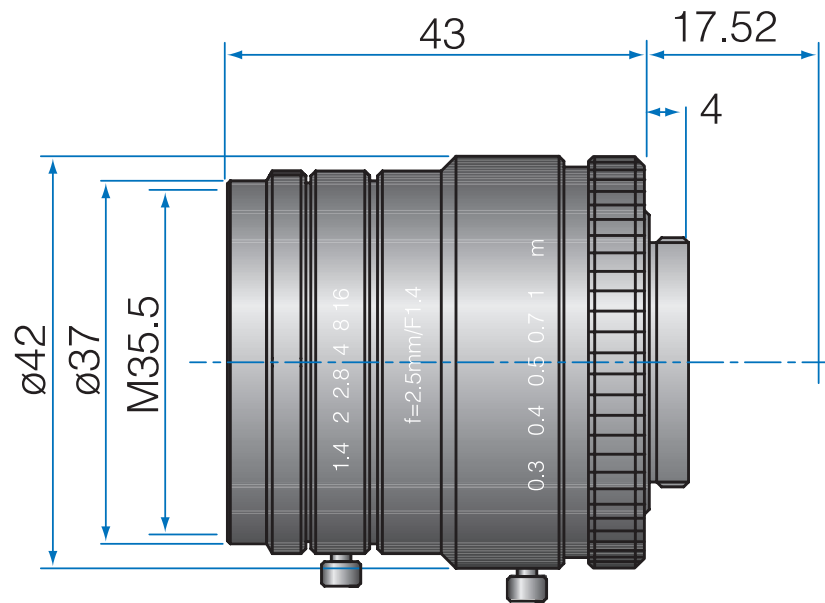

1.5 MP 1" Fixed-Focal

GMHR412514MCN

Part No.	GMHR412514MCN
Focal Length	12.5mm
Iris Range	f/1.4-16
Lens Format	1"
Resolution	120 lp/mm
MOD	300mm
Mount	C
Filter Thread	M35.5 x P0.5
Angle of View (HxVxD) 1"	55.6° x 42.5° x 67.7°
Weight	150g
Dimension (DxL)	$\varnothing 42 \times 52$