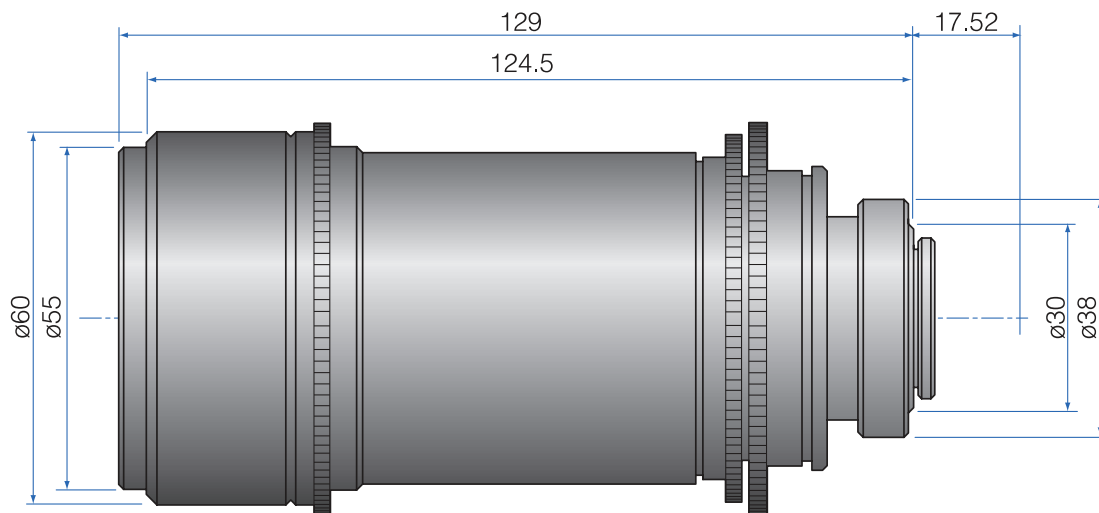

HR Manual Varifocal Zoom 1/3" Fixed-Focal
GMZ3D85900MCN

Part No.	GMZ3D85900MCN
Focal Length	8.5-90mm
Iris Range	f/2.5-Close
Lens Format	1/3"
MOD	150mm
Filter Thread	M48 x P0.75
Angle of View (HxV)	31.3° x 23.5° - 3.2° - 2.4°
Weight	420g
Dimension (DxL)	$\varnothing 60$ x 129