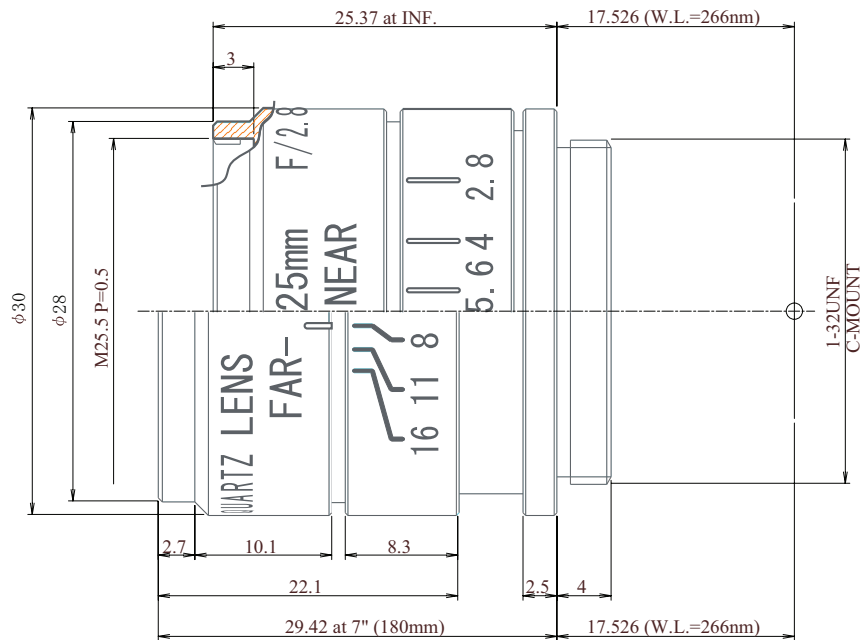

## UV Quartz Fixed-Focal GMUV42528C

Part No.	GMUV42528C
Focal Length	25mm
Iris Range	f/2.8-16
Image Circle	16mm
Mount	C
Filter Thread	M25.5 x P0.5
Angle of View (HxVxD)	29.7° x 22.2° x 37.2°