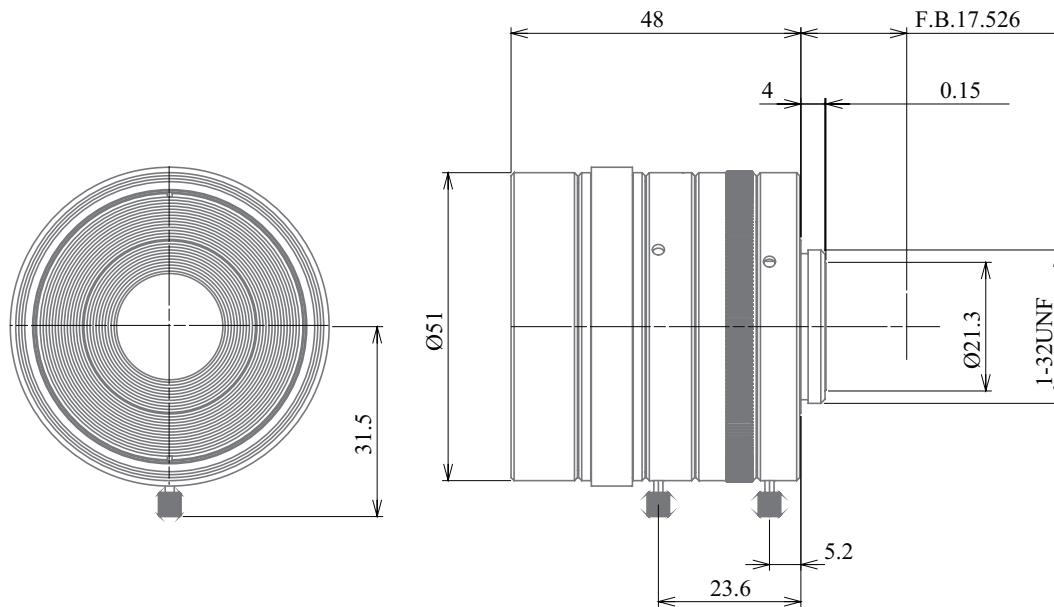

SWIR (Short Wave IR) 2/3" Fixed-Focal

GM5HR32514MCN-SWIR

www.GoyoLenses.com

Info@GoyoLenses.com

1-630-566-0580

Part No.	GM5HR32514MCN-SWIR
Focal Length	25mm
Iris Range	f/1.4-22
Lens Format	2/3"
MOD	200mm
Mount	C
Filter Thread	M49 x P0.75
Angle of View (HxV) 2/3"	20.0° x 15.0°
Weight	190g
Dimension (DxL)	Ø51 x 48.0