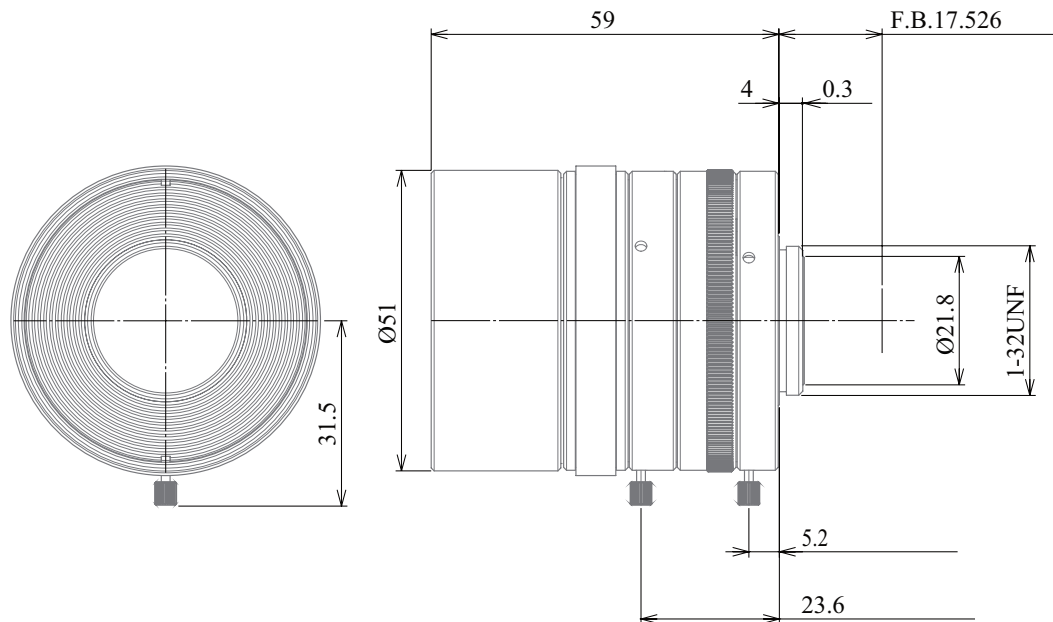

SWIR (Short Wave IR) 2/3" Fixed-Focal

## GMA5HR31218MCN-SWIR

Part No.	GMA5HR31218MCN-SWIR
Focal Length	12mm
Iris Range	f/1.8-22
Lens Format	2/3"
MOD	100mm
Mount	C
Filter Thread	M49 x P0.75
Angle of View (HxVxD) 2/3"	40°3' x 30°8' x 50°7'
Weight	200g
Dimension (DxL)	Ø51 x 59.0