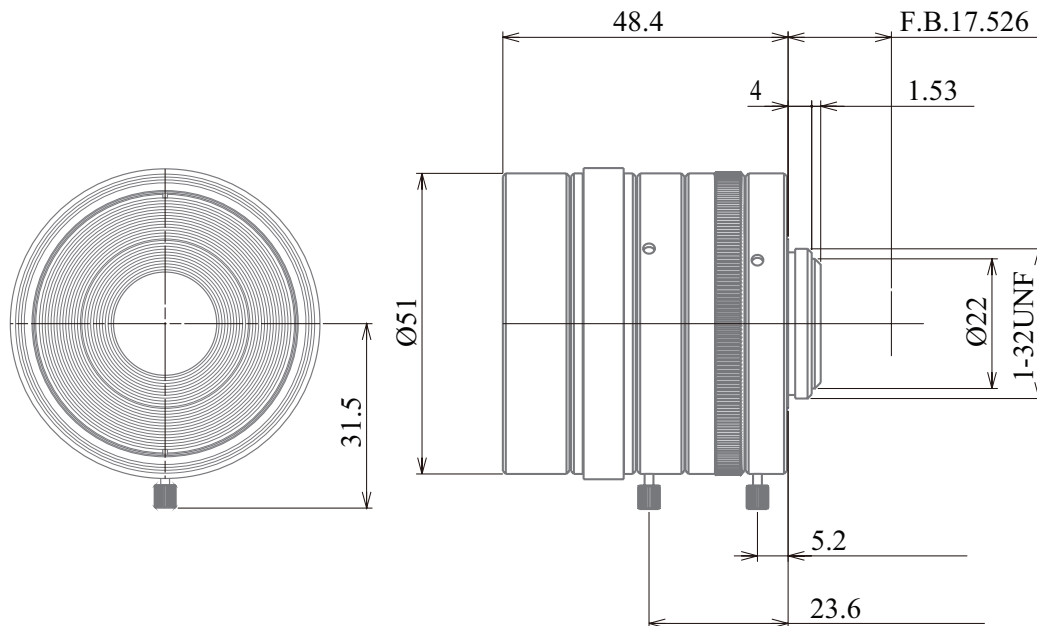

SWIR (Short Wave IR) 2/3" Fixed-Focal

GMA5HR38028MCN-SWIR

Part No.	GMA5HR38028MCN-SWIR
Focal Length	8mm
Iris Range	f/2.8-22
Lens Format	2/3"
MOD	100mm
Mount	C
Filter Thread	M49 x P0.75
Angle of View (HxVxD) 2/3"	57°9' x 45°0' x 72°44'
Weight	210g
Dimension (DxL)	Ø51 x 48.5