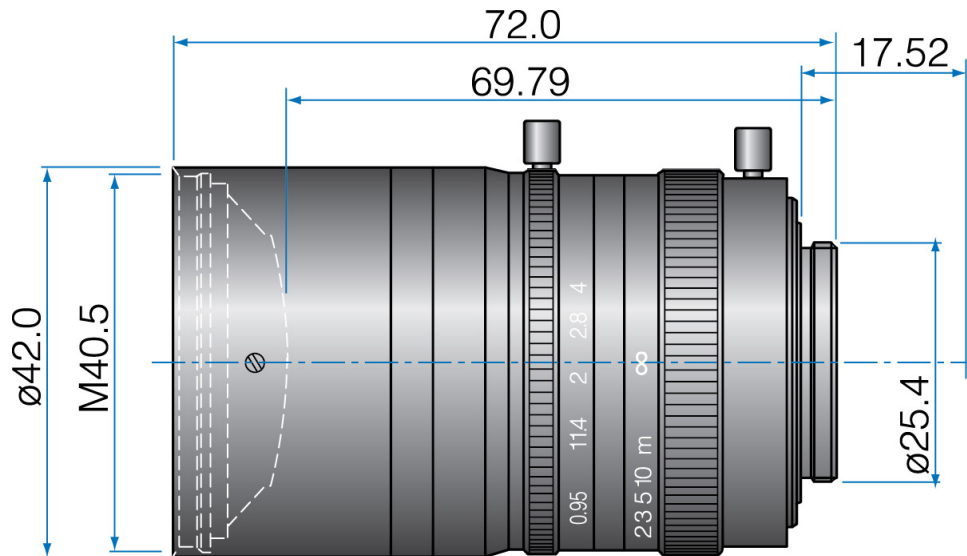

## High Speed 2/3" Fixed-Focal GMY31795MCN

Part No.	GMY31795MCN
Focal Length	17mm
Iris Range	f/0.95-16
Lens Format	2/3"
Resolution	100 lp/mm
MOD	420mm
Mount	C
Filter Thread	M40.5xP0.5
Angle of View (HxVxD) 2/3"	30 x 22 x 38
Weight	165g
Dimension (DxL)	Ø42 x 67