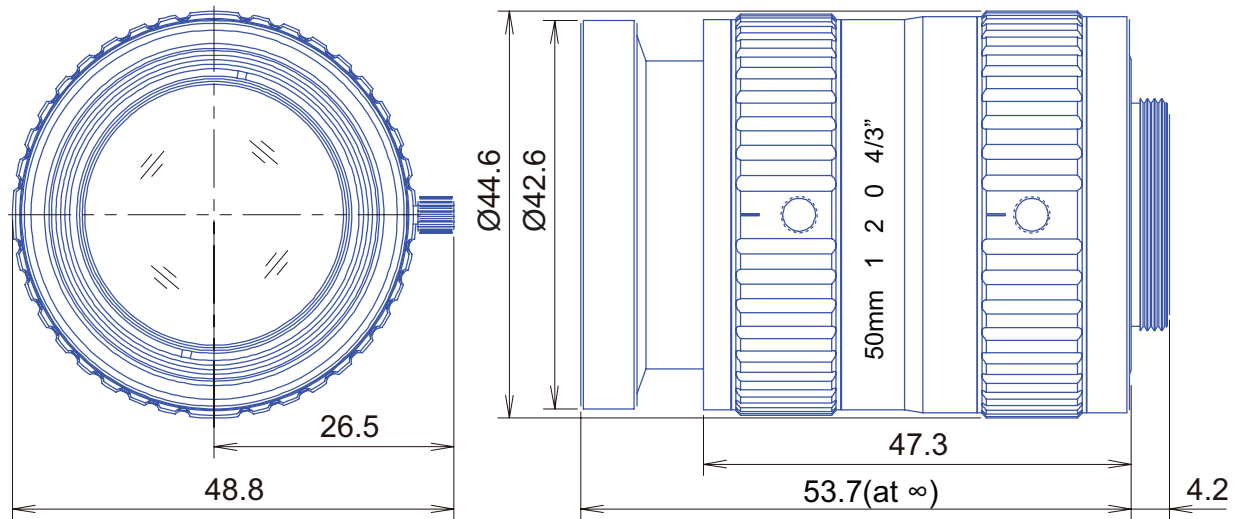

12 MP 4/3" Fixed-Focal

## GM12HR65020MCN

Part No.	GM12HR65020MCN
Focal Length	50mm
Iris Range	f/2.0-22
Lens Format	4/3"
Resolution	260 lp/mm
MOD	300mm
Mount	C
Filter Thread	M40.5xP0.5
Angle of View (HxVxD) 4/3"	20°9' x 15°7' x 25°47'
Weight	170g
Dimension (DxL)	Ø44.6 x 53.7