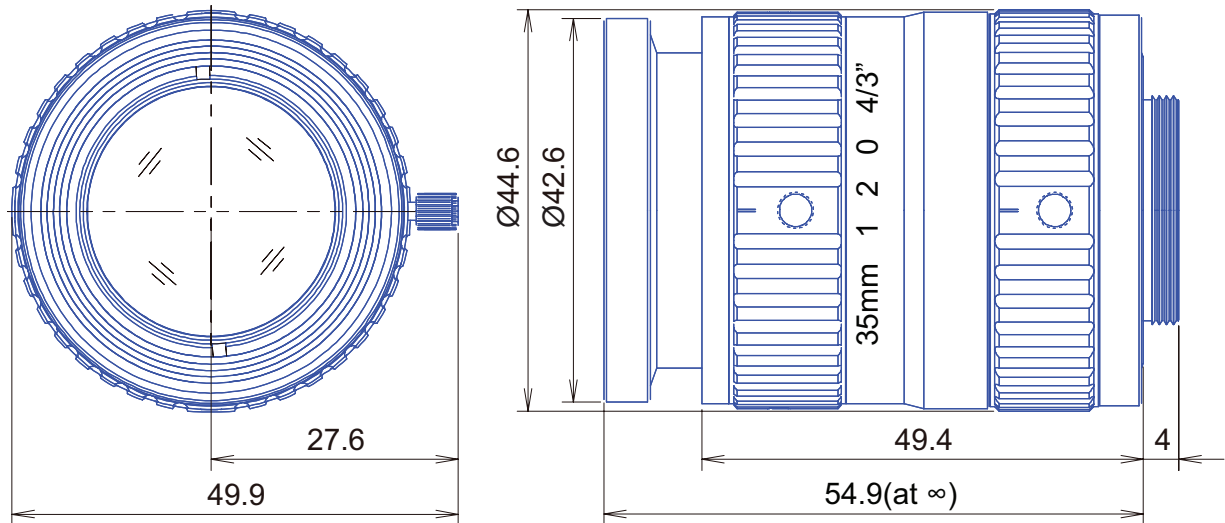

12 MP 4/3" Fixed-Focal

## GM12HR63520MCN

Part No.	GM12HR63520MCN
Focal Length	35mm
Iris Range	f/2.0-22
Lens Format	4/3"
Resolution	260 lp/mm
MOD	200mm
Mount	C
Filter Thread	M40.5xP0.5
Angle of View (HxVxD) 4/3"	29°6' x 22°4' x 36°31'
Weight	173g
Dimension (DxL)	Ø44.6 x 54.9