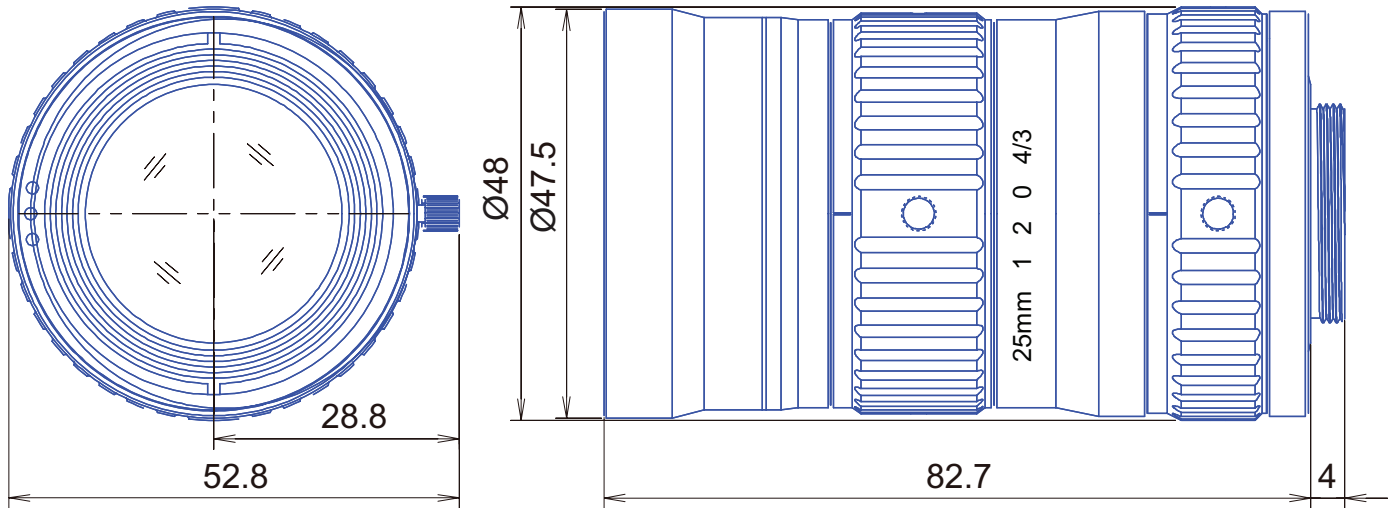

12 MP 4/3" Fixed-Focal

## GM12HR62520MCN

Part No.	GM12HR62520MCN
Focal Length	25mm
Iris Range	f/2.0-22
Lens Format	4/3"
Resolution	260 lp/mm
MOD	150mm
Mount	C
Filter Thread	M46 x P0.75
Angle of View (HxV) 4/3"	40°6' x 31°
Weight	250g
Dimension (DxL)	Ø48 x 82.7