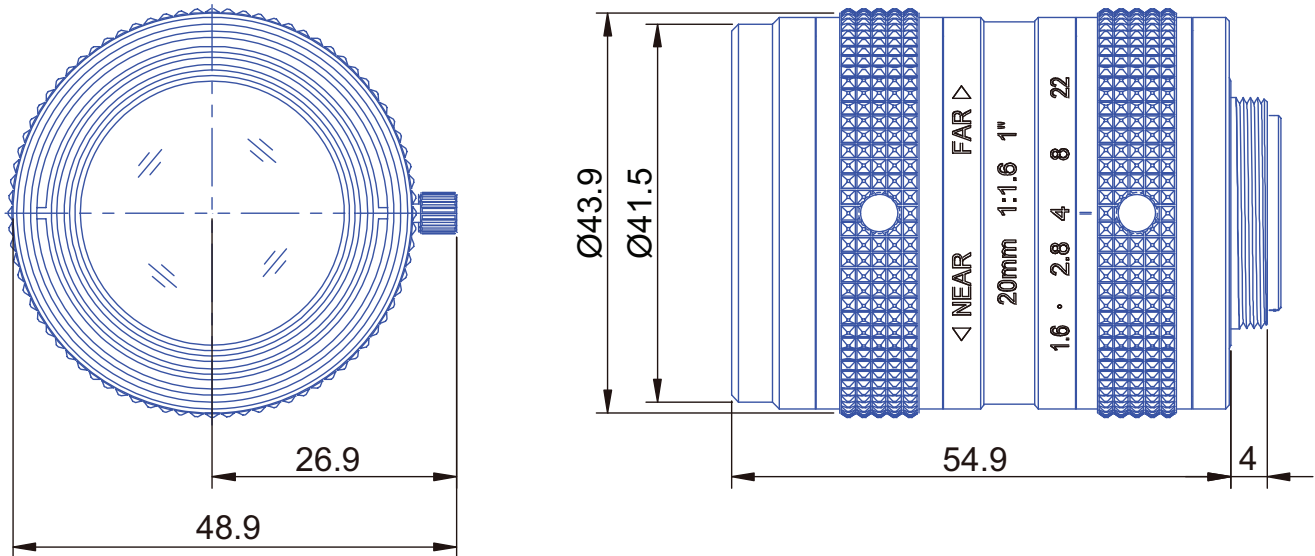

12 MP 1" Fixed-Focal

GM12HR42016MCN

Part No.	GM12HR42016MCN
Focal Length	20mm
Iris Range	f/1.6-22
Lens Format	1"
Resolution	260 lp/mm
MOD	450mm
Mount	C
Filter Thread	M39 x P0.5
Angle of View (HxV) 1"	36°1' x 27°2'
Weight	165g
Dimension (DxL)	Ø43 x 55